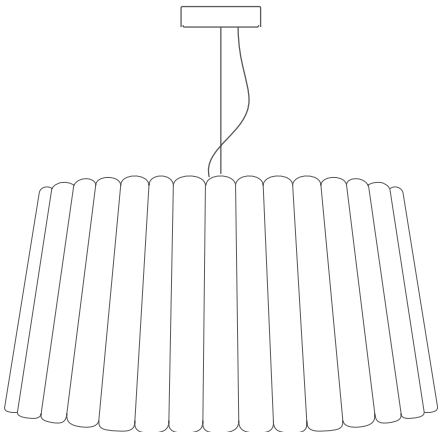

RENATA 56L

DIMENSIONS

H 47 cm / 18.5 in

D 56 cm / 22 in

PARTS

D 32 cm / 12.5 in

x 16

ELECTRICAL KIT

CODE	REL56
TYPE	Pendant Lamp
MOUNTING	Ceiling rose and steel cord includes
CORD LENGHT	2 m. / Textile cable
BULB	100 watts (max) / Bulb Socket E26 / E27 x 1
WEIGHT	2.83 kg. / 6.23 lbs.

RENATA 80L

DIMENSIONS

H 47 cm / 18.5 in

D 80 cm / 31.5 in

PARTS

D 54 cm / 21.2 in

x 28

ELECTRICAL KIT

- Socket with 4 screws x 1
- Socket with 2 screws x 1
- Screw x 1
- Screw x 1
- Washer x 2
- Washer x 1
- Cable 2 m x 1
- Cable 2 m x 1

CODE	RE80
TYPE	Pendant Lamp
MOUNTING	Ceiling rose and steel cord includes
CORD LENGHT	2 m. / Textile cable
BULB	100 watts (max) / Bulb Socket E26 / E27 x 1
WEIGHT	4.79 kg. / 10.56 lbs.