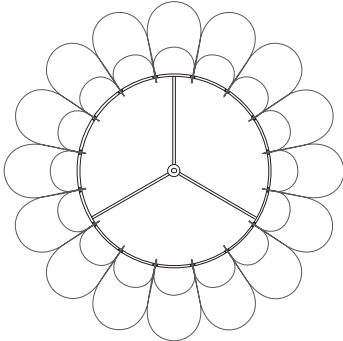

RENATA 56L

DIMENSIONS

H 47 cm / 18.5 in

D 56 cm / 22 in

PARTS

D 32 cm / 12.5 in

x 16

ELECTRICAL KIT

CODE	REL56
TYPE	Pendant Lamp
MOUNTING	Ceiling rose and steel cord includes
CORD LENGHT	2 m. / Textile cable
BULB	100 watts (max) / Bulb Socket E26 / E27 x 1
WEIGHT	2.83 kg. / 6.23 lbs.

RENATA 80L

DIMENSIONS

H 47 cm / 18.5 in

D 80 cm / 31.5 in

PARTS

D 54 cm / 21.2 in

x 28

ELECTRICAL KIT

- Socket with 4 screws x 1
- Socket with 2 screws x 1
- Screw x 1
- Screw x 1
- Washer x 2
- Washer x 1
- Cable 2 m x 1
- Cable 2 m x 1

CODE	RE80
TYPE	Pendant Lamp
MOUNTING	Ceiling rose and steel cord includes
CORD LENGHT	2 m. / Textile cable
BULB	100 watts (max) / Bulb Socket E26 / E27 x 1
WEIGHT	4.79 kg. / 10.56 lbs.