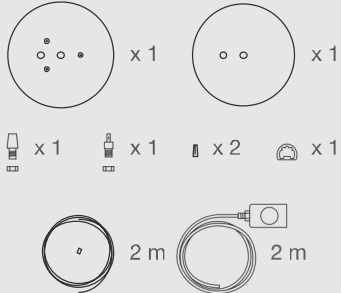

RENATA 56L

DIMENSIONS

H 47 cm / 18.5 in

D 56 cm / 22 in

PARTS

D 32 cm / 12.5 in

x 16

ELECTRICAL KIT

CODE	REL56
TYPE	Pendant Lamp
MOUNTING	Ceiling rose and steel cord includes
CORD LENGHT	2 m. / Textile cable
BULB	100 watts (max) / Bulb Socket E26 / E27 x 1
WEIGHT	2.83 kg. / 6.23 lbs.

RENATA 80L

DIMENSIONS

H 47 cm / 18.5 in

D 80 cm / 31.5 in

PARTS

D 54 cm / 21.2 in

x 28

ELECTRICAL KIT

- Socket with 4 screws x 1
- Socket with 2 screws x 1
- Screw x 1
- Screw x 1
- Washer x 2
- Washer x 1
- Cable 2 m x 1
- Cable 2 m x 1

CODE	RE80
TYPE	Pendant Lamp
MOUNTING	Ceiling rose and steel cord includes
CORD LENGHT	2 m. / Textile cable
BULB	100 watts (max) / Bulb Socket E26 / E27 x 1
WEIGHT	4.79 kg. / 10.56 lbs.