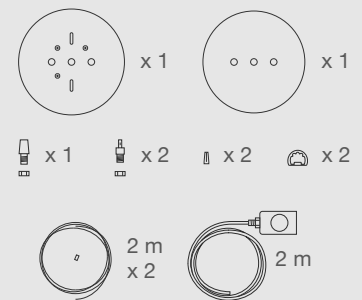

CARLOTTA 65

DIMENSIONS

PARTS

D 26.5 cm / 10.4 in

D 53.8 cm / 21.2 in

⊗ x 4 ⊙ x 20 | x 10 † x 10

ELECTRICAL KIT

CODE

CA65

TYPE

Pendant Lamp

MOUNTING

Ceiling rose and steel cord includes

CORD LENGTH

2 m. / Textile cable

BULB

100 watts (max) / Bulb Socket E26 / E27 x 1

WEIGHT

1.8 kg. / 3.9 lbs.

MATERIALS

Woods:

Colors:

Le Corbusier Colors: