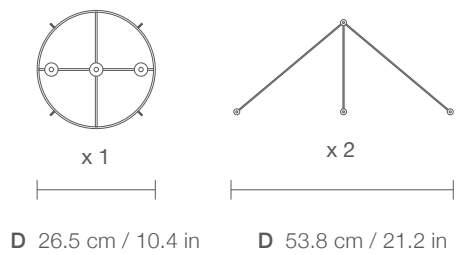

CARLOTTA 65

DIMENSIONS

PARTS

D 26.5 cm / 10.4 in

D 53.8 cm / 21.2 in

⊗ x 4 ⊙ x 20 | x 10 † x 10

ELECTRICAL KIT

CODE

CA65

TYPE

Pendant Lamp

MOUNTING

Ceiling rose and steel cord includes

CORD LENGTH

2 m. / Textile cable

BULB

100 watts (max) / Bulb Socket E26 / E27 x 1

WEIGHT

1.8 kg. / 3.9 lbs.

MATERIALS

Woods:

Colors:

Le Corbusier Colors: