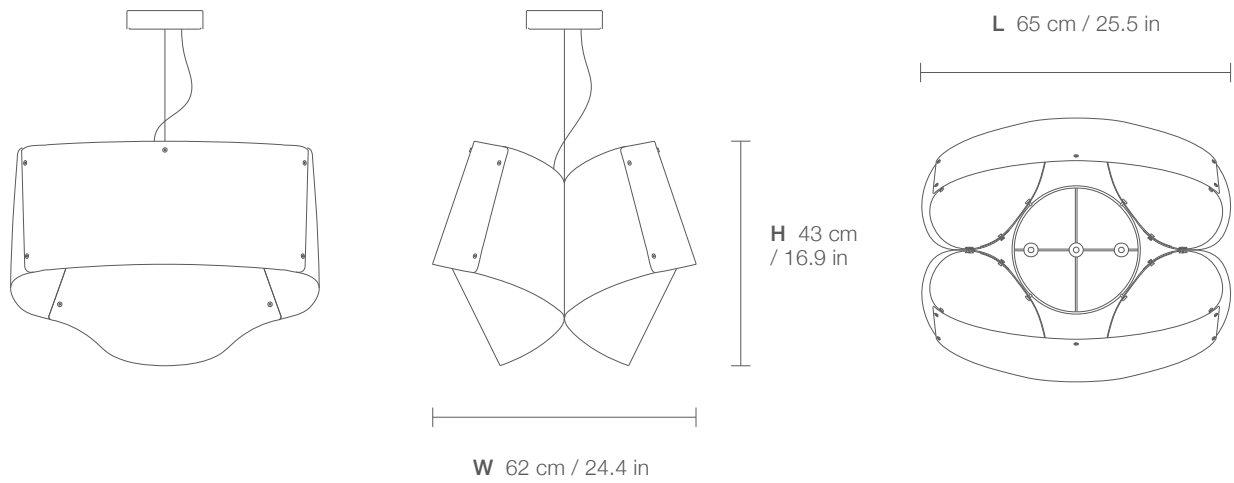

CARLOTTA 65

DIMENSIONS

PARTS

D 26.5 cm / 10.4 in

D 53.8 cm / 21.2 in

⊗ x 4 ⊙ x 20 | x 10 † x 10

ELECTRICAL KIT

CODE

CA65

TYPE

Pendant Lamp

MOUNTING

Ceiling rose and steel cord includes

CORD LENGTH

2 m. / Textile cable

BULB

100 watts (max) / Bulb Socket E26 / E27 x 1

WEIGHT

1.8 kg. / 3.9 lbs.

MATERIALS

Woods:

Colors:

Le Corbusier Colors: