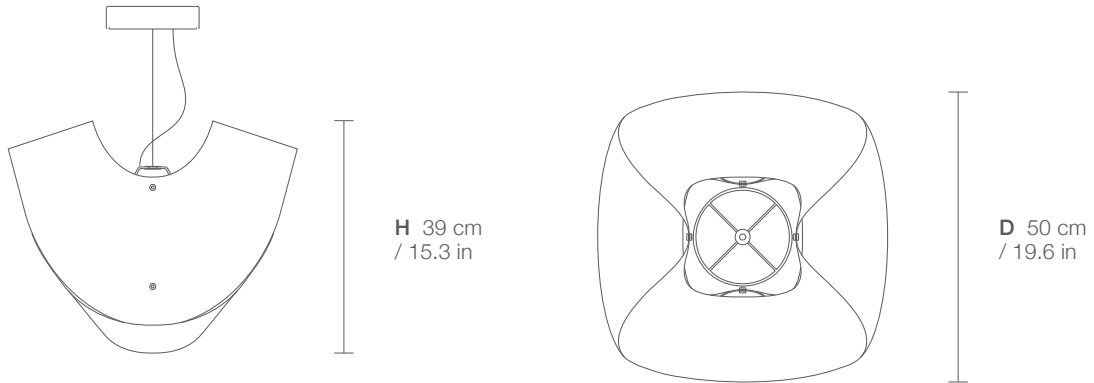

ELVIRA 50

DIMENSIONS

PARTS

ELECTRICAL KIT

CODE	EL50
TYPE	Pendant Lamp
MOUNTING	Ceiling rose and steel cord includes
CORD LENGHT	2 m. / Textile cable
BULB	100 watts (max) / Bulb Socket E26 / E27 x 1
WEIGHT	1.45 kg. / 3.2 lbs.