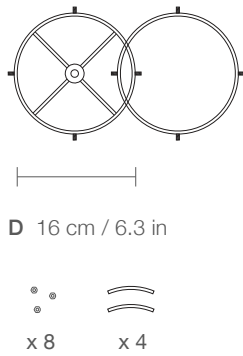

ELVIRA 50

DIMENSIONS

PARTS

ELECTRICAL KIT

CODE	EL50
TYPE	Pendant Lamp
MOUNTING	Ceiling rose and steel cord includes
CORD LENGHT	2 m. / Textile cable
BULB	100 watts (max) / Bulb Socket E26 / E27 x 1
WEIGHT	1.45 kg. / 3.2 lbs.