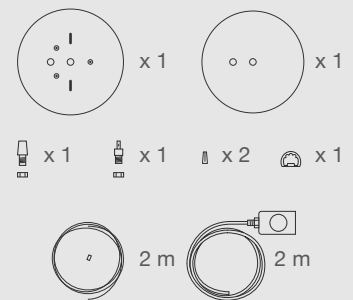

ELVIRA 50

DIMENSIONS

PARTS

ELECTRICAL KIT

CODE	EL50
TYPE	Pendant Lamp
MOUNTING	Ceiling rose and steel cord includes
CORD LENGHT	2 m. / Textile cable
BULB	100 watts (max) / Bulb Socket E26 / E27 x 1
WEIGHT	1.45 kg. / 3.2 lbs.